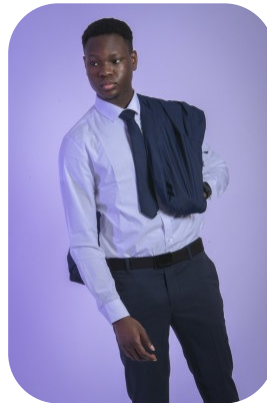

Toluwanimi Kolawole

Age: 16-20	Height: 6ft2inch	Eye Colour: Brown	Accent: London
Gender:M	Weight: 90kg	Waist: 33	Bust: 35
Location: London	Shoe Size: 10.5	Hips: 39	
Drives: Yes	Hair Color: Black		

Talents
COMMERCIAL MODELS, EXTRAS

Additional Talents:

BIKE- SWIM - ROLLERSKATE - SKATEBOARD - HORSERIDE - ICESKATE
FOOTBALL, POOL, TABLE TENNIS

FOR ANY INQUIRIES PLEASE CONTACT US

0207 834 66 60 - Office

www.fusionmng.com

cast@fusionmng.com