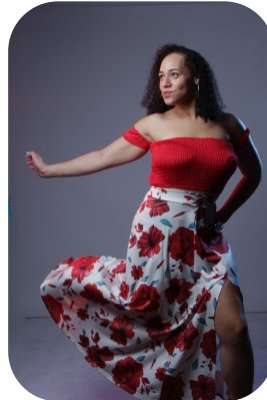

Tomacina Morgan-Bell-Loureiro

Credits: 6

Age: 31-40	Height: 5ft9inch	Eye Colour: Brown	Accent: London
Gender: F	Weight: 78kg	Waist: 34	Bust: 38
Location: London	Shoe Size: 8.UK	Hips: 42	
Drives: Yes	Hair Color: Black		

Talents

COMMERCIAL MODELS, NEW FACES, EXTRAS

Additional Talents:

SWIM

BIKE

ICESKATE

ROLLERBLADE

FREESTYLE