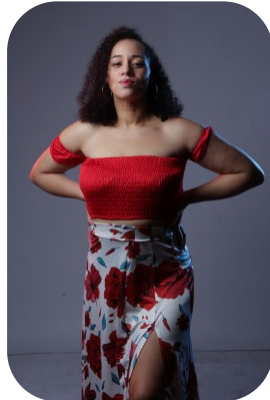

Tomacina Morgan-Bell-Loureiro

Credits: 6

Age: 31-40	Height: 5ft9inch	Eye Colour: Brown	Accent: London
Gender: F	Weight: 78kg	Waist: 34	Bust: 38
Location: London	Shoe Size: 8.UK	Hips: 42	
Drives: Yes	Hair Color: Black		

Talents

COMMERCIAL MODELS, NEW FACES, EXTRAS

Additional Talents:

SWIM

BIKE

ICESKATE

ROLLERBLADE

FREESTYLE