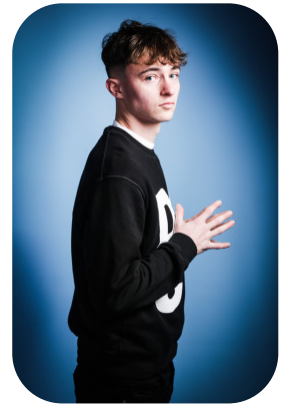

# Tom Burke

Age: 16-20	Height: 5ft11inch	Eye Colour: Blue	Accent: London
Gender:M	Weight: 72kg	Waist: 32	
Location: London	Shoe Size: 9		
Drives: No	Hair Color: Brunette		

Talents  
COMMERCIAL MODELS

Additional Talents:  
SWIM BIKE FOOTBALL GYM FITNESS