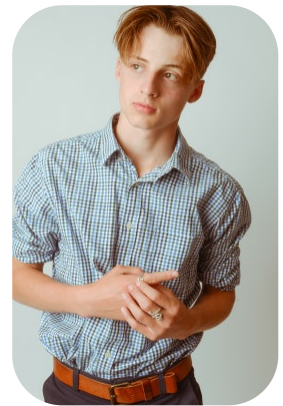

Tom Harper

Age: 16-20	Height: 5ft11inch	Eye Colour: Hazel	Accent: London
Gender: M	Weight: 69kg	Waist: 74 cm	
Location: London	Shoe Size: 10.5	Bust: 88 cm	
Drives: No	Hair Color: Brunette	Hips: 88 cm	

Talents
COMMERCIAL MODELS, TEEN MODELS, EXTRAS,
ATHLETES

Additional Talents:

RUGBY - HARLEQUINS F.C

CRICKET - T20 SURREY ACADEMY

ADDITIONAL TALENTS

MOUNTAIN BIKE / BMX

SWIM

ROLLERSKATE

ICESKATE