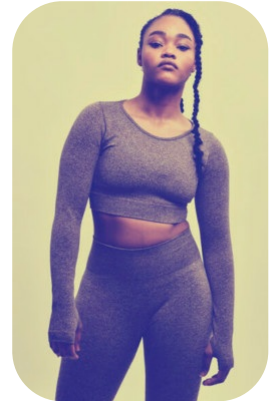

Tomi Ige

Credits: 1

Age: 16-20	Height: 5ft4inch	Eye Colour: Black	Accent: London
Gender:F	Weight: 63kg	Waist: 28	Bust: 28
Location: London	Shoe Size: 5	Hips: 42	
Drives: No	Hair Color: Black		

Talents
COMMERCIAL MODELS, NEW FACES, EXTRAS