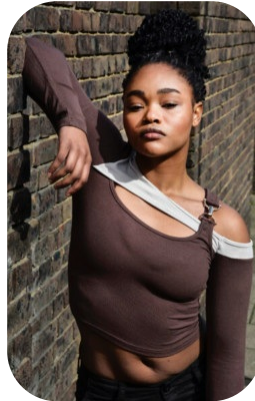

Tomi Ige

Credits: 1

Age: 16-20	Height: 5ft4inch	Eye Colour: Black	Accent: London
Gender:F	Weight: 63kg	Waist: 28	Bust: 28
Location: London	Shoe Size: 5	Hips: 42	
Drives: No	Hair Color: Black		

Talents
COMMERCIAL MODELS, NEW FACES, EXTRAS