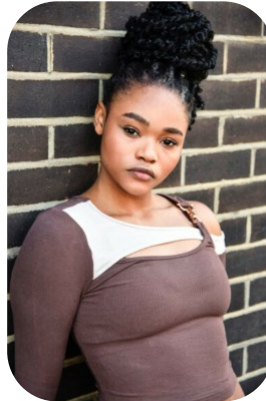

Tomi Ige

Credits: 1

Age: 16-20	Height: 5ft4inch	Eye Colour: Black	Accent: London
Gender:F	Weight: 63kg	Waist: 28	Bust: 28
Location: London	Shoe Size: 5	Hips: 42	
Drives: No	Hair Color: Black		

Talents
COMMERCIAL MODELS, NEW FACES, EXTRAS