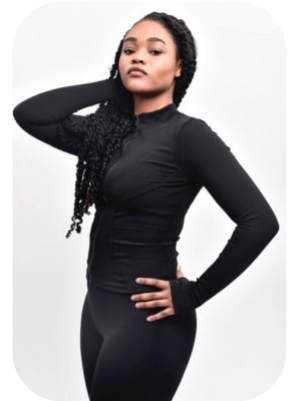

Tomi Ige

Credits: 1

Age: 16-20	Height: 5ft4inch	Eye Colour: Black	Accent: London
Gender:F	Weight: 63kg	Waist: 28	Bust: 28
Location: London	Shoe Size: 5	Hips: 42	
Drives: No	Hair Color: Black		

Talents
COMMERCIAL MODELS, NEW FACES, EXTRAS