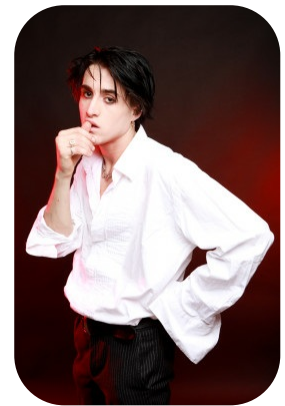

Tommie Lyndon

Age: 21-24	Height: 5ft9inch	Eye Colour: Brown	Accent: London
Gender: M	Weight: 60kg	Waist: 77cm	
Location: London	Shoe Size: 11	Bust: 90cm	
Drives: No	Hair Color: Black	Hips: 87cm	

Talents
ALTERNATIVE MODELS, COMMERCIAL MODELS,
MUSICIANS