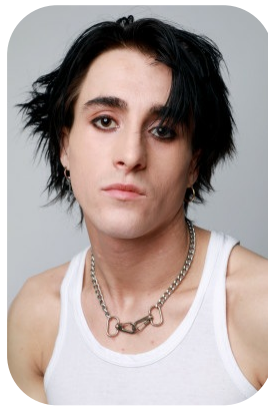

Tommie Lyndon

Age: 21-24	Height: 5ft9inch	Eye Colour: Brown	Accent: London
Gender: M	Weight: 60kg	Waist: 77cm	
Location: London	Shoe Size: 11	Bust: 90cm	
Drives: No	Hair Color: Black	Hips: 87cm	

Talents
ALTERNATIVE MODELS, COMMERCIAL MODELS,
MUSICIANS