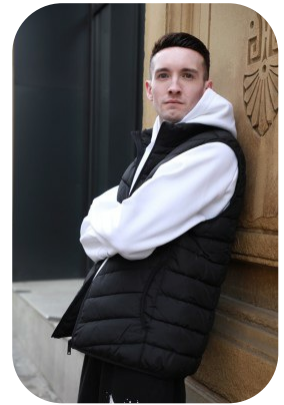

# Tommy Carlton

Age: 25-30	Height: 5ft10inch	Eye Colour: Blue	Accent: Scottish
Gender:M	Weight: 64kg	Waist: 30	Bust: 34
Location: Scotland	Shoe Size: 8.UK	Hips: 36	
Drives: Yes	Hair Color: Brunette		

Talents  
COMMERCIAL MODELS, EXTRAS