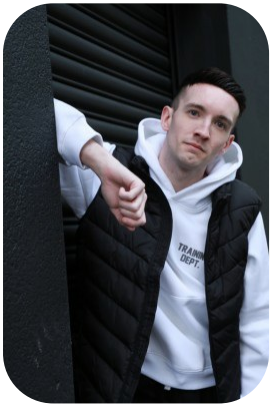

# Tommy Carlton

Age: 25-30	Height: 5ft10inch	Eye Colour: Blue	Accent: Scottish
Gender:M	Weight: 64kg	Waist: 30	Bust: 34
Location: Scotland	Shoe Size: 8.UK	Hips: 36	
Drives: Yes	Hair Color: Brunette		

Talents  
COMMERCIAL MODELS, EXTRAS