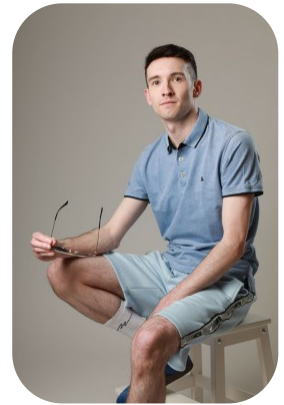

# Tommy Carlton

Age: 25-30	Height: 5ft10inch	Eye Colour: Blue	Accent: Scottish
Gender:M	Weight: 64kg	Waist: 30	Bust: 34
Location: Scotland	Shoe Size: 8.UK	Hips: 36	
Drives: Yes	Hair Color: Brunette		

Talents  
COMMERCIAL MODELS, EXTRAS