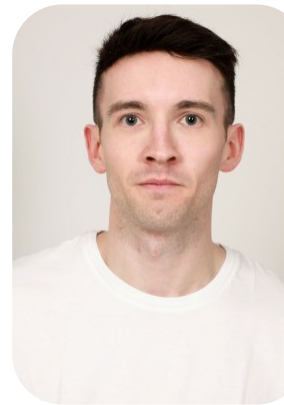

# Tommy Carlton

Age: 25-30	Height: 5ft10inch	Eye Colour: Blue	Accent: Scottish
Gender:M	Weight: 64kg	Waist: 30	Bust: 34
Location: Scotland	Shoe Size: 8.UK	Hips: 36	
Drives: Yes	Hair Color: Brunette		

Talents  
COMMERCIAL MODELS, EXTRAS