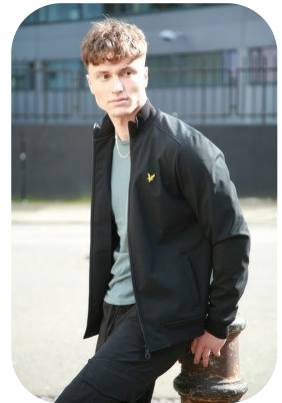

Tommy Regan

Age: 21-24	Height: 5ft11inch	Eye Colour: Brown	Accent: London
Gender: M	Weight: 77kg	Waist: 30es	Bust: 39es
Location: London	Shoe Size: 9	Hips: 33es	
Drives: Yes	Hair Color: Brunette		

Talents
COMMERCIAL MODELS, EXTRAS