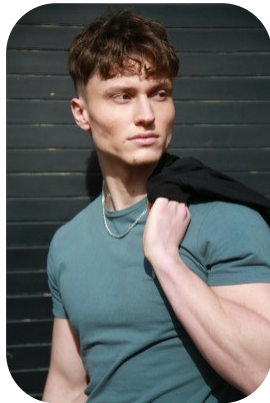

Tommy Regan

Age: 21-24	Height: 5ft11inch	Eye Colour: Brown	Accent: London
Gender: M	Weight: 77kg	Waist: 30es	Bust: 39es
Location: London	Shoe Size: 9	Hips: 33es	
Drives: Yes	Hair Color: Brunette		

Talents
COMMERCIAL MODELS, EXTRAS