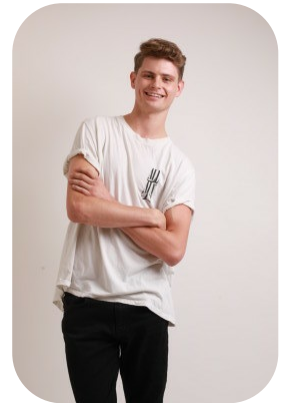

Tom O'Hare

Age: 21-24	Height: 6ft2inch	Eye Colour: Green	Accent: Irish
Gender:M	Weight: 72kg	Waist: 32	Bust: 36
Location: London	Shoe Size: 8.5	Hips: 34	
Drives: Yes	Hair Color: Blonde		

Talents
COMMERCIAL MODELS, HIGH FASHION, EXTRAS