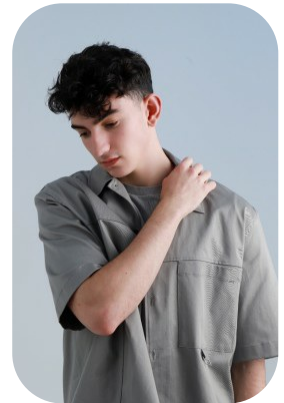

# Tomos Rhys

Age: 16-20	Height: 6ft1inch	Eye Colour: Brown	Accent: Welsh
Gender:M	Weight: 75kg	Waist: 31"	Bust: 37"
Location: Wales	Shoe Size: 10		
Drives: No	Hair Color: Black		

Talents  
COMMERCIAL MODELS, EXTRAS