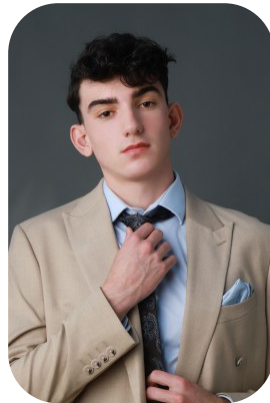

# Tomos Rhys

Age: 16-20	Height: 6ft1inch	Eye Colour: Brown	Accent: Welsh
Gender:M	Weight: 75kg	Waist: 31"	Bust: 37"
Location: Wales	Shoe Size: 10		
Drives: No	Hair Color: Black		

Talents  
COMMERCIAL MODELS, EXTRAS