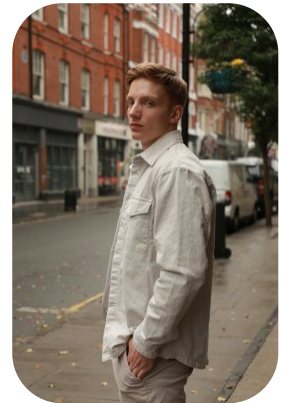

# Tom Rousell

Age: 21-24	Height: 6ft1inch	Eye Colour: Blue	Accent: London
Gender:M	Weight: 79kg	Waist: 32	Bust: 42
Location: London	Shoe Size: 10	Hips: 34	
Drives: Yes	Hair Color: Other/Extreme		

Talents  
COMMERCIAL MODELS, EXTRAS, ATHLETES