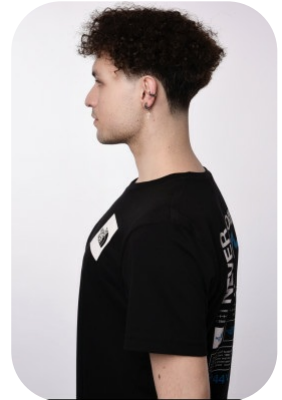

Tony Antoury

Age: 21-24	Height: 6ft0inch	Eye Colour: Brown	Accent: Mid East
Gender: M	Weight: 70kg	Waist: 33	Bust: 40'
Location: London	Shoe Size: 8.UK	Hips: 32	
Drives: No	Hair Color: Brunette		

Talents
COMMERCIAL MODELS, EXTRAS