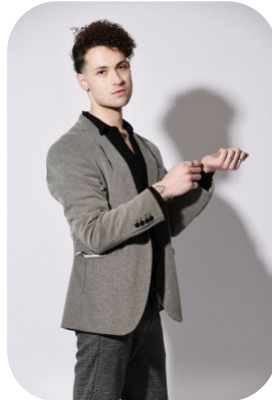

Tony Antoury

Age: 21-24	Height: 6ft0inch	Eye Colour: Brown	Accent: Mid East
Gender: M	Weight: 70kg	Waist: 33	Bust: 40'
Location: London	Shoe Size: 8.UK	Hips: 32	
Drives: No	Hair Color: Brunette		

Talents
COMMERCIAL MODELS, EXTRAS