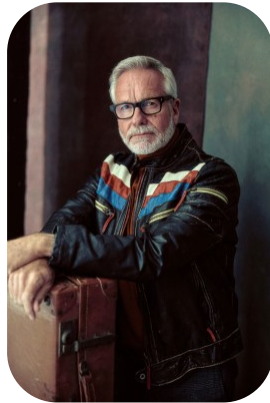

Additional Talents:
MISCELLANEOUS: