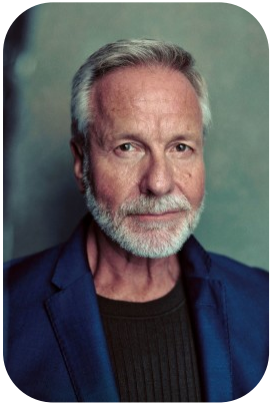

Additional Talents:
MISCELLANEOUS: