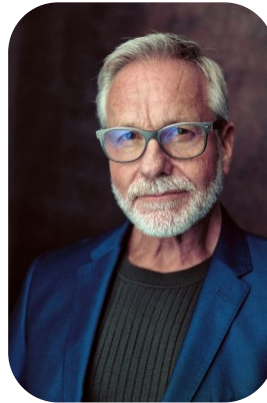

Additional Talents:
MISCELLANEOUS: