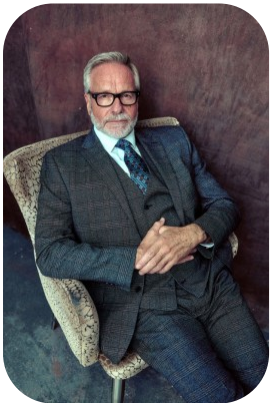

Additional Talents:
MISCELLANEOUS: