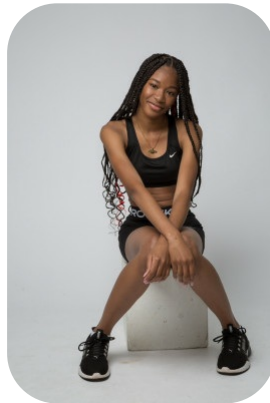

# Tori-Ann Anderson

Age: 16-20	Height: 5ft8inch	Eye Colour: Brown	Accent: Other
Gender:F	Weight: 50kg	Waist: 23	Bust: 30
Location: London	Shoe Size: 6	Hips: 34	
Drives: No	Hair Color: Black		

Talents  
COMMERCIAL MODELS, EXTRAS, ATHLETES