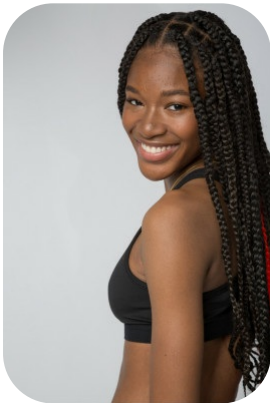

# Tori-Ann Anderson

Age: 16-20	Height: 5ft8inch	Eye Colour: Brown	Accent: Other
Gender:F	Weight: 50kg	Waist: 23	Bust: 30
Location: London	Shoe Size: 6	Hips: 34	
Drives: No	Hair Color: Black		

Talents  
COMMERCIAL MODELS, EXTRAS, ATHLETES