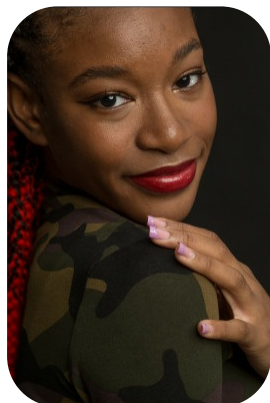

# Tori-Ann Anderson

Age: 16-20	Height: 5ft8inch	Eye Colour: Brown	Accent: Other
Gender:F	Weight: 50kg	Waist: 23	Bust: 30
Location: London	Shoe Size: 6	Hips: 34	
Drives: No	Hair Color: Black		

Talents  
COMMERCIAL MODELS, EXTRAS, ATHLETES