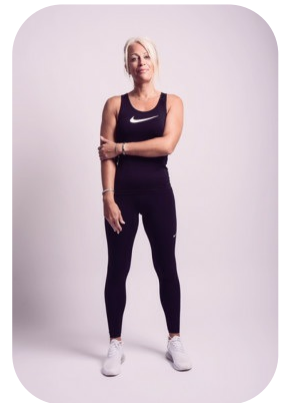

# Tracy Berner

Age: 41-50	Height: 5ft6inch	Eye Colour: Blue	Accent: London
Gender:F	Weight: 60kg	Waist: 31	
Location: London	Shoe Size: 6	Bust: 34/36	
Drives: Yes	Hair Color: Blonde	Hips: 36	

Talents  
FITNESS MODELS, MATURE MODELS, EXTRAS

Additional Talents:

BIKE - SWIM - ROLLERSKATE - ICESKATE - CLIMB

NETBALL, BADMINTON

GYM FITNESS

BAKE - COOK

---

FOR ANY INQUIRIES PLEASE CONTACT US

0207 834 66 60 - Office