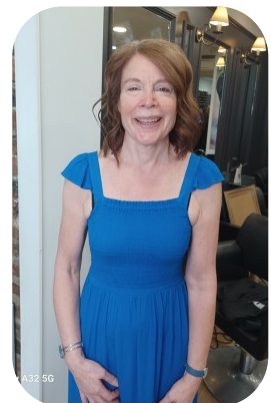

Tracy L

Age: 51-60	Height: 5ft7inch	Eye Colour: Brown	Accent: London
Gender:F	Weight: 57kg	Waist: 28	
Location: London	Shoe Size: 6.5	Bust: 34	
Drives: Yes	Hair Color: Brunette	Hips: 32	

Talents
MATURE MODELS