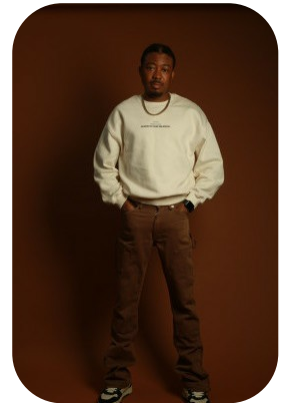

# Tyler Watts

Age: 31-40	Height: 5ft10inch	Eye Colour: Brown	Accent: London
Gender:M	Weight: 67kg	Waist: 32es	Bust: 36es
Location: London	Shoe Size: 9	Hips: 34es	
Drives: Yes	Hair Color: Black		

Talents  
COMMERCIAL MODELS, EXTRAS