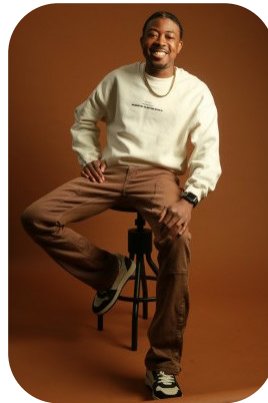

# Tyler Watts

Age: 31-40	Height: 5ft10inch	Eye Colour: Brown	Accent: London
Gender:M	Weight: 67kg	Waist: 32es	Bust: 36es
Location: London	Shoe Size: 9	Hips: 34es	
Drives: Yes	Hair Color: Black		

Talents  
COMMERCIAL MODELS, EXTRAS