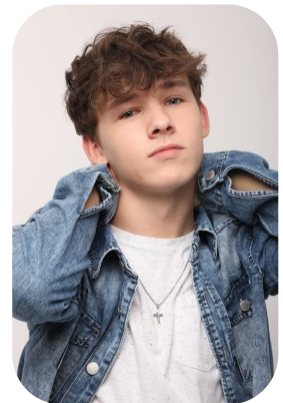

# Tymoteusz

Age: 16-20	Height: 5ft7inch	Eye Colour: Blue	Accent: London
Gender: M	Weight: 66kg	Waist: 32es	Bust: 37es
Location: London	Shoe Size: 8.5	Hips: 34es	
Drives: No	Hair Color: Brunette		

Talents  
COMMERCIAL MODELS, EXTRAS, ATHLETES