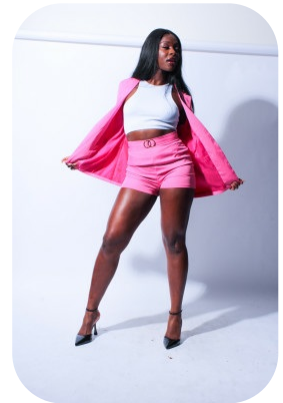

Vanda Melissa

Age: 25-30	Height: 5ft7inch	Eye Colour: Brown	Accent: African
Gender:F	Weight: 76kg	Waist: 29es	Bust: 36es
Location: London	Shoe Size: 7	Hips: 38es	
Drives: No	Hair Color: Black		

Talents
COMMERCIAL MODELS