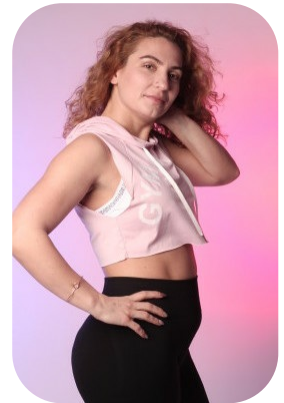

Venelina B

Age: 31-40	Height: 4ft6inch	Eye Colour: Brown	Accent: East Euro
Gender:F	Weight: 71kg	Waist: 81	Bust: 90
Location: London	Shoe Size: 6	Hips: 101	
Drives: No	Hair Color: Blonde		

Talents
COMMERCIAL MODELS