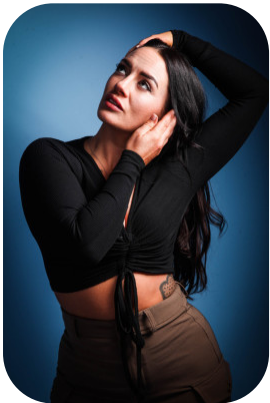

Vicky B

Age: 31-40	Height: 5ft1inch	Eye Colour: Green	Accent: London
Gender:F	Weight: 58kg	Waist: 26	Bust: 32
Location: London	Shoe Size: 3	Hips: 38	
Drives: Yes	Hair Color: Brunette		

Talents
COMMERCIAL MODELS, FITNESS MODELS