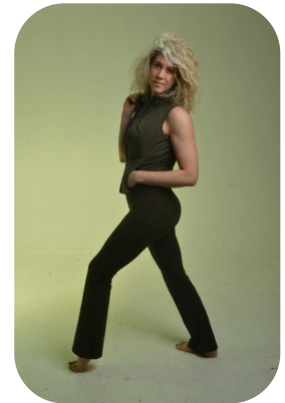

Additional Talents:
SWIM BIKE GYM FITNESS HORSERIDE
BOW ARROW WEIGHT LIFTING YOGA