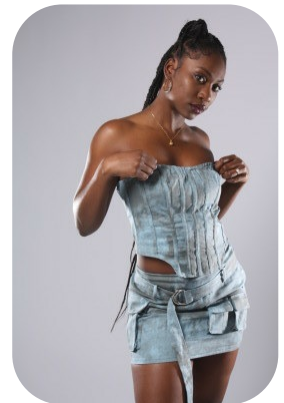

Vincy Nseka

Age: 25-30	Height: 5ft7inch	Eye Colour: Brown	Accent: London
Gender:F	Weight: 67kg	Waist: 30ch	Bust: 34ch
Location: London	Shoe Size: 6	Hips: 41 iunch	
Drives: Yes	Hair Color: Brunette		

Talents
COMMERCIAL MODELS, EXTRAS