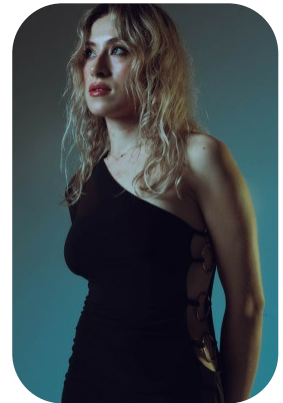

Additional Talents:
SWIM BIKE