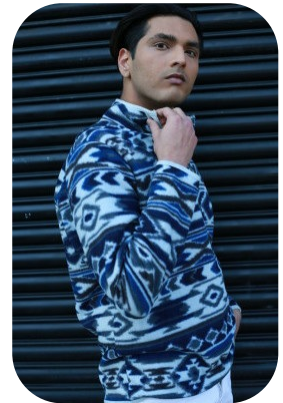

# Wasib Iftikhar

Age: 25-30	Height: 6ft0inch	Eye Colour: Brown	Accent: London
Gender:M	Weight: 83kg	Waist: 36es	Bust: 39es
Location: London	Shoe Size: 11.5	Hips: 40es	
Drives: No	Hair Color: Black		

Talents  
COMMERCIAL MODELS, EXTRAS