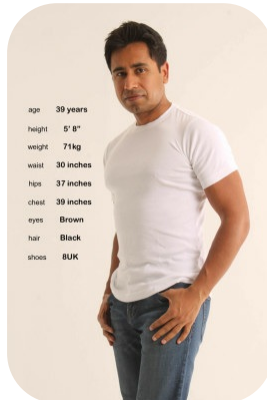

Will Hans

Age: 31-40	Height: 5ft8inch	Eye Colour: Brown	Accent: London
Gender:M	Weight: 71kg	Waist: 30es	Bust: 39es
Location: London	Shoe Size: 8.UK	Hips: 37es	
Drives: No	Hair Color: Black		

Talents
COMMERCIAL MODELS, EXTRAS