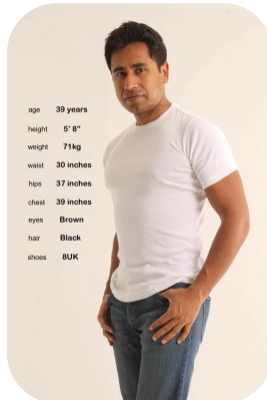

Will Hans

Age: 31-40	Height: 5ft8inch	Eye Colour: Brown	Accent: London
Gender:M	Weight: 71kg	Waist: 30es	Bust: 39es
Location: London	Shoe Size: 8.UK	Hips: 37es	
Drives: No	Hair Color: Black		

Talents

COMMERCIAL MODELS, EXTRAS