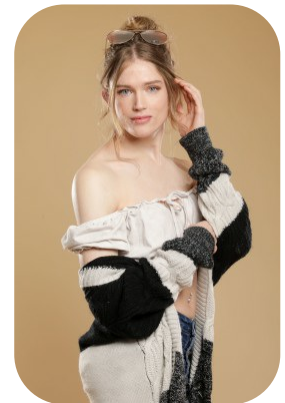

Willow Clapson

Age: 21-24	Height: 5ft6inch	Eye Colour: Blue	Accent: London
Gender:F	Weight: 54kg	Waist: 64	Bust: 85
Location: London	Shoe Size: 7	Hips: 84	
Drives: No	Hair Color: Brunette		

Talents
COMMERCIAL MODELS, EXTRAS