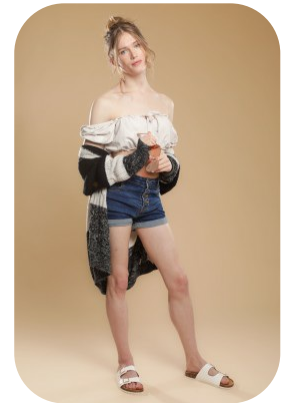

Willow Clapson

Age: 21-24	Height: 5ft6inch	Eye Colour: Blue	Accent: London
Gender:F	Weight: 54kg	Waist: 64	Bust: 85
Location: London	Shoe Size: 7	Hips: 84	
Drives: No	Hair Color: Brunette		

Talents
COMMERCIAL MODELS, EXTRAS