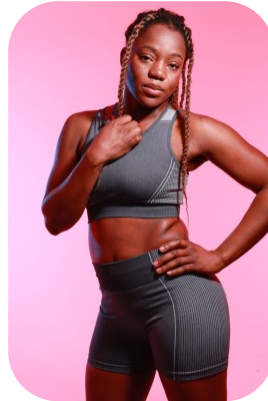

Yanike Hynes

Age: 25-30	Height: 5ft5inch	Eye Colour: Brown	Accent: Other
Gender:F	Weight: 65kg	Waist: 28	Bust: 34
Location: London	Shoe Size: 6.5	Hips: 40	
Drives: No	Hair Color: Black		

Talents
COMMERCIAL MODELS, EXTRAS

Additional Talents:
BIKE - JOG
ATHLETICS (LONG DISTANCE)

HAIR & BEAUTY

COOKING

GYM FITNESS

FOR ANY INQUIRIES PLEASE CONTACT US

0207 834 66 60 - Office

www.fusionmng.com

cast@fusionmng.com