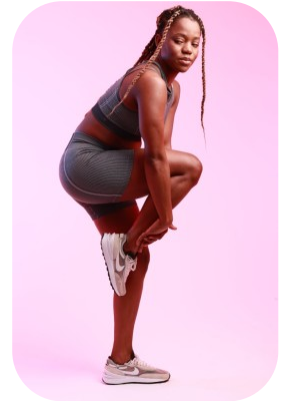

Yanike Hynes

Age: 25-30	Height: 5ft5inch	Eye Colour: Brown	Accent: Other
Gender:F	Weight: 65kg	Waist: 28	Bust: 34
Location: London	Shoe Size: 6.5	Hips: 40	
Drives: No	Hair Color: Black		

Talents
COMMERCIAL MODELS, EXTRAS

Additional Talents:
BIKE - JOG
ATHLETICS (LONG DISTANCE)

HAIR & BEAUTY

COOKING

GYM FITNESS

FOR ANY INQUIRIES PLEASE CONTACT US

0207 834 66 60 - Office

www.fusionmng.com

cast@fusionmng.com