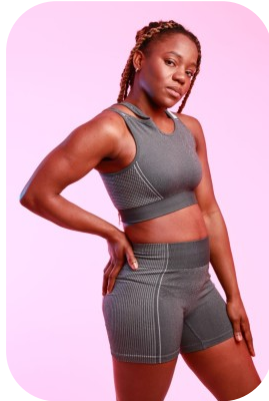

Yanike Hynes

Age: 25-30	Height: 5ft5inch	Eye Colour: Brown	Accent: Other
Gender:F	Weight: 65kg	Waist: 28	Bust: 34
Location: London	Shoe Size: 6.5	Hips: 40	
Drives: No	Hair Color: Black		

Talents
COMMERCIAL MODELS, EXTRAS

Additional Talents:
BIKE - JOG
ATHLETICS (LONG DISTANCE)

HAIR & BEAUTY

COOKING

GYM FITNESS

FOR ANY INQUIRIES PLEASE CONTACT US

0207 834 66 60 - Office

www.fusionmng.com

cast@fusionmng.com