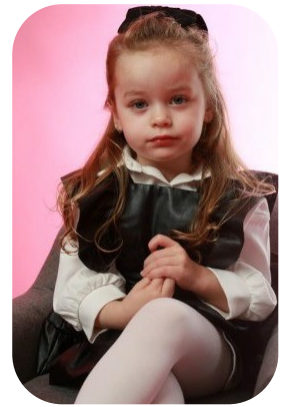

Yasmina Maria Tampu

Age: 0-5	Height: 3ft0inch	Eye Colour: Blue	Accent: London
Gender:F	Shoe Size: 2	Waist: N/A	Bust: N/A
Location: London	Hair Color: Blonde	Hips: N/A	

Talents
CHILD MODELLING, EXTRAS

Additional Talents:
DANCE - MAKE UP