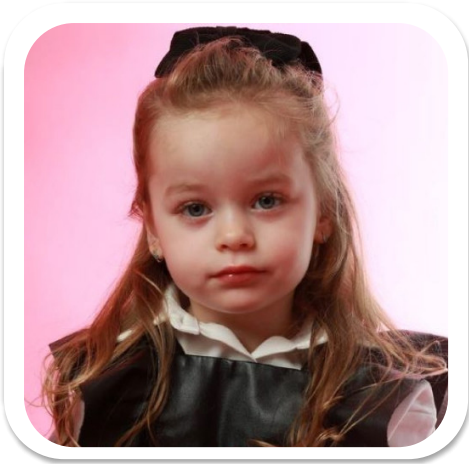

Yasmina Maria Tampu

Age: 0-5	Height: 3ft0inch	Eye Colour: Blue	Accent: London
Gender:F	Shoe Size: 2	Waist: N/A	Bust: N/A
Location: London	Hair Color: Blonde	Hips: N/A	

Talents
CHILD MODELLING, EXTRAS

Additional Talents:
DANCE - MAKE UP