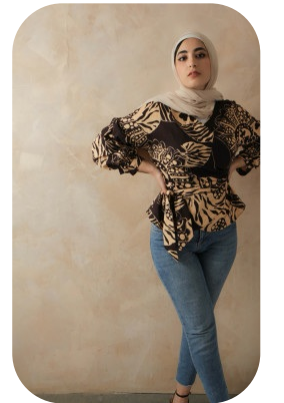

Additional Talents:
SWIM - SING