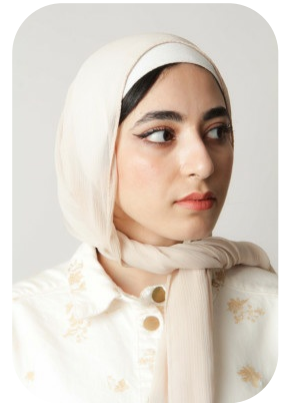

Additional Talents:
SWIM - SING