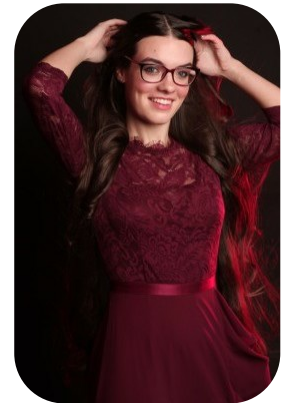

Yemima Israel

Age: 25-30	Height: 5ft3inch	Eye Colour: Blue	Accent: London
Gender:F	Weight: 54kg	Waist: 28	Bust: 34
Location: London	Shoe Size: 5	Hips: 34	
Drives: No	Hair Color: Brunette		

Talents
COMMERCIAL MODELS, EXTRAS