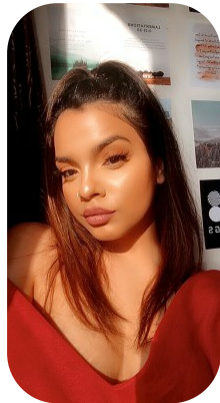

Yohanna Pereira

Age: 21-24	Height: 5ft6inch	Eye Colour: Brown	Accent: London
Gender:F	Weight: 63kg	Waist: 34	Bust: 38
Location: London	Shoe Size: 7.5	Hips: 36	
Drives: Yes	Hair Color: Brunette		

Talents
COMMERCIAL MODELS, NEW FACES, EXTRAS