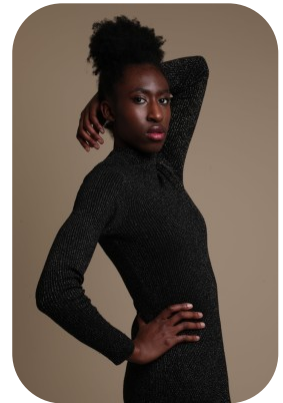

Yolanda Rowe

Credits: 5 Trainings: 4

Age: 21-24	Height: 5ft5inch	Eye Colour: Brown	Accent: London
Gender: F	Weight: 49kg	Waist: 25	
Location: London	Shoe Size: 6	Bust: 32.5	
Drives: Yes	Hair Color: Black	Hips: 27	

Talents
COMMERCIAL MODELS, EXTRAS

Additional Talents:

SWIM BIKE BASKETBALL ROUNDERS ROLLERSKATE NETBALL GYM FITNESS

Credits:

Years of Production	Production Name	Role
2022	Student Short Film	Girl 2
2022		Pianist
2022		Violinist
2018	Hairspray	Motormouth Maybelle
2016	Fame	Miss Sherman