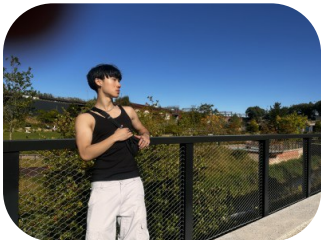

Yuen Lin

Age: 16-20	Height: 5ft6inch	Eye Colour: Brown	Accent: London
Gender: M	Weight: 64kg	Waist: 28	Bust: 38
Location: Britain	Shoe Size: 7	Hips: 37	
Drives: No	Hair Color: Black		

Talents
COMMERCIAL MODELS