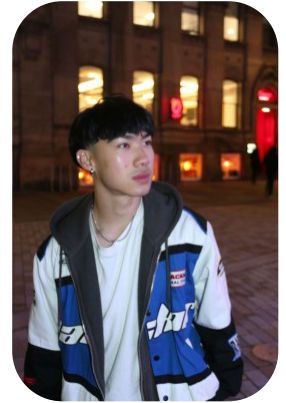

Yuen Lin

Age: 16-20	Height: 5ft6inch	Eye Colour: Brown	Accent: London
Gender: M	Weight: 64kg	Waist: 28	Bust: 38
Location: Britain	Shoe Size: 7	Hips: 37	
Drives: No	Hair Color: Black		

Talents
COMMERCIAL MODELS