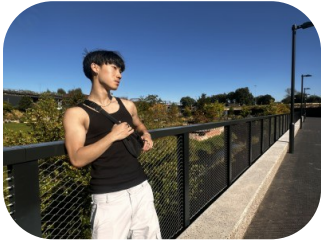

Yuen Lin

Age: 16-20	Height: 5ft6inch	Eye Colour: Brown	Accent: London
Gender: M	Weight: 64kg	Waist: 28	Bust: 38
Location: Britain	Shoe Size: 7	Hips: 37	
Drives: No	Hair Color: Black		

Talents
COMMERCIAL MODELS