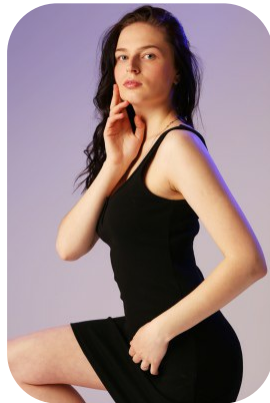

Yuliia Chubur

Age: 21-24	Height: 5ft5inch	Eye Colour: Gray	Accent: East Euro
Gender:F	Weight: 51kg	Waist: 27	Bust: 33
Location: London	Shoe Size: 5.5	Hips: 35	
Drives: No	Hair Color: Brunette		

Talents
COMMERCIAL MODELS, EXTRAS