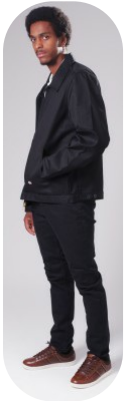

Additional Talents:
SWIM BIKE
FOOTBALL