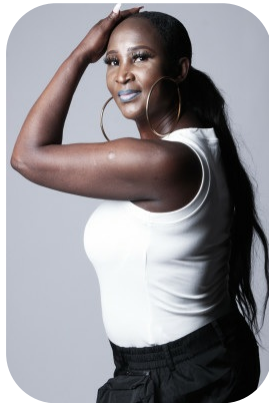

Additional Talents:
GYM FITNESS