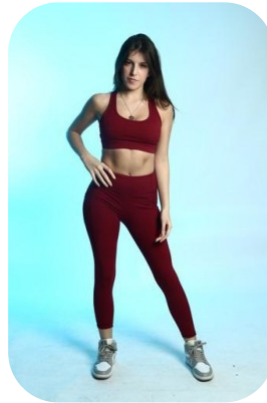

Yvonne Atanasiu

Credits: 1 Trainings: 4 Videos: 1

Age: 11-15	Height: 5ft5inch	Eye Colour: Hazel	Accent: London
Gender: F	Weight: 50kg	Waist: 64	Bust: 90cm
Location: London	Shoe Size: 5.5	Hips: 93	
Drives: No	Hair Color: Brunette		

Talents
TEEN MODELS, YOUNG PERFORMERS, EXTRAS, MUSICIANS

Additional Talents:

BIKE - SWIM - ROLLERSKATE - ROLLERBLADE - ICESKATE - CLIMB

NETBALL

GUITAR , ELECTRIC GUITAR - 6 YEARS

SING - 8 YEARS

ACTING - STAGE COACH - 3 YEARS