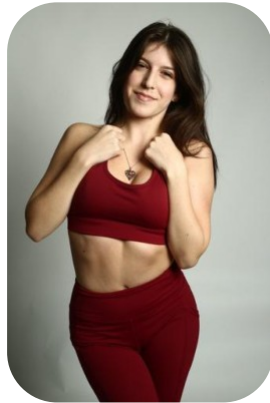

Yvonne Atanasiu

Credits: 1 Trainings: 4 Videos: 1

Age: 11-15	Height: 5ft5inch	Eye Colour: Hazel	Accent: London
Gender: F	Weight: 50kg	Waist: 64	Bust: 90cm
Location: London	Shoe Size: 5.5	Hips: 93	
Drives: No	Hair Color: Brunette		

Talents
TEEN MODELS, YOUNG PERFORMERS, EXTRAS, MUSICIANS

Additional Talents:

BIKE - SWIM - ROLLERSKATE - ROLLERBLADE - ICESKATE - CLIMB

NETBALL

GUITAR , ELECTRIC GUITAR - 6 YEARS

SING - 8 YEARS

ACTING - STAGE COACH - 3 YEARS