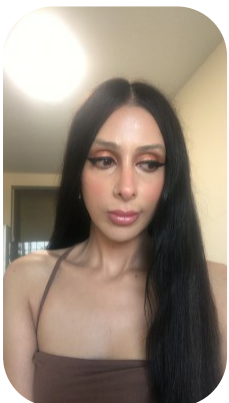

# Zarah Ahmed

Age: 31-40	Height: 5ft7inch	Eye Colour: Brown	Accent: London
Gender:F	Weight: 59kg	Waist: 27	Bust: 86
Location: London	Shoe Size: 7	Hips: 38	
Drives: Yes	Hair Color: Black		

Talents  
COMMERCIAL MODELS