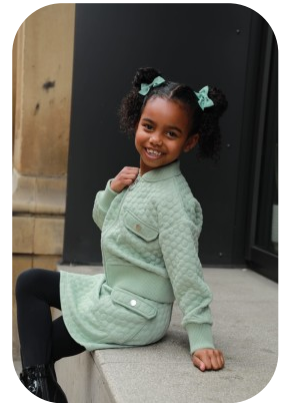

Zenaiya Salmon

Age: 0-5	Height: 3ft11inch	Eye Colour: Brown	Accent: Northern
Gender:F	Weight: 19kg	Waist: 19	Hips: 25
Location: Britain North	Shoe Size: 11		
Drives: No	Hair Color: Black		

Talents
CHILD MODELLING, EXTRAS