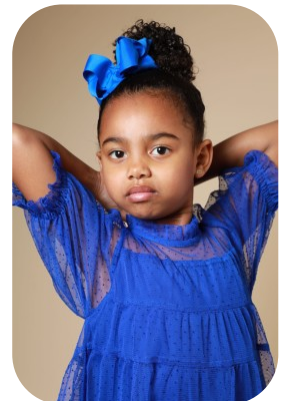

Zenaiya Salmon

Age: 0-5	Height: 3ft11inch	Eye Colour: Brown	Accent: Northern
Gender:F	Weight: 19kg	Waist: 19	Hips: 25
Location: Britain North	Shoe Size: 11		
Drives: No	Hair Color: Black		

Talents
CHILD MODELLING, EXTRAS