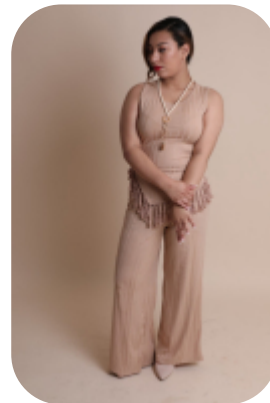

Zena J

Age: 16-20

Height:

Eye Colour:

Accent:

Gender:F

5ft3inch

Brown

London

Location:

Weight:

London

68kg

Drives: No

Shoe Size:

5.5

Hair Color:

Brunette

Talents

COMMERCIAL MODELS, EXTRAS

Additional Talents:

BIKE - SWIM - ROLLERSKATE - CLIMB

BASKETBALL

GYM FITNESS