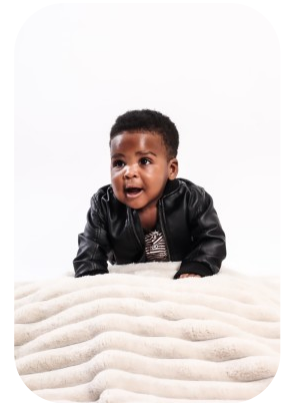

Zerubbable T

Age: 0-5	Height: 3ft0inch	Eye Colour: Brown	Accent: Northern
Gender:M	Weight: 14kg	Waist: NA	Bust: NA
Location: Britain North	Shoe Size: 2	Hips: NA	
Drives: No	Hair Color: Black		

Talents
CHILD MODELLING