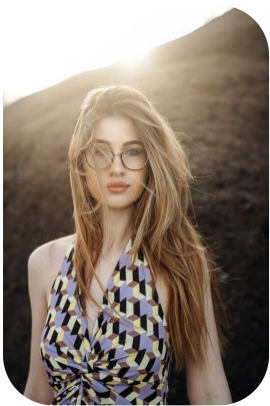

Zinaida Scurtu

Age: 25-30	Height: 5ft11inch	Eye Colour: Blue	Accent: London
Gender:F	Weight: 63kg	Waist: 65 cm	
Location: London	Shoe Size: 7.5	Hips: 106 cm	
Drives: No	Hair Color: Brunette		

Talents
 COMMERCIAL MODELS, COMMERCIAL DANCERS,
 EXTRAS, ATHLETES