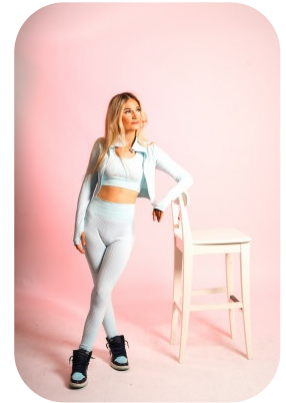

Zoe Wood

Age: 21-24	Height: 5ft4inch	Eye Colour: Blue	Accent: Northern
Gender:F	Weight: 50kg	Waist: 25cm	
Location: Britain North	Shoe Size: 5	Bust: 32cm	
Drives: Yes	Hair Color: Blonde	Hips: 31cm	

Talents
 COMMERCIAL MODELS, COMMERCIAL DANCERS,
 EXTRAS, ATHLETES, SPECIALITY