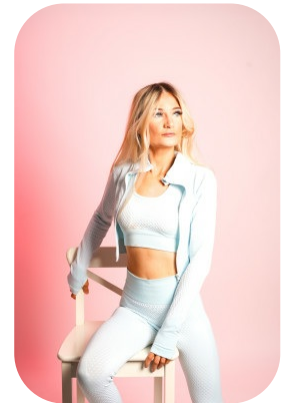

Zoe Wood

Age: 21-24	Height: 5ft4inch	Eye Colour: Blue	Accent: Northern
Gender:F	Weight: 50kg	Waist: 25cm	
Location: Britain North	Shoe Size: 5	Bust: 32cm	
Drives: Yes	Hair Color: Blonde	Hips: 31cm	

Talents
 COMMERCIAL MODELS, COMMERCIAL DANCERS,
 EXTRAS, ATHLETES, SPECIALITY