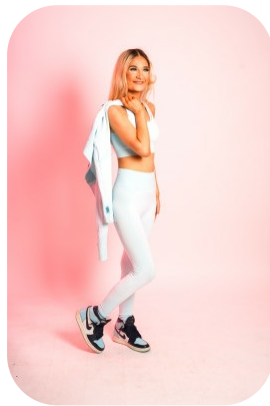

Zoe Wood

Age: 21-24	Height: 5ft4inch	Eye Colour: Blue	Accent: Northern
Gender:F	Weight: 50kg	Waist: 25cm	
Location: Britain North	Shoe Size: 5	Bust: 32cm	
Drives: Yes	Hair Color: Blonde	Hips: 31cm	

Talents
 COMMERCIAL MODELS, COMMERCIAL DANCERS,
 EXTRAS, ATHLETES, SPECIALITY