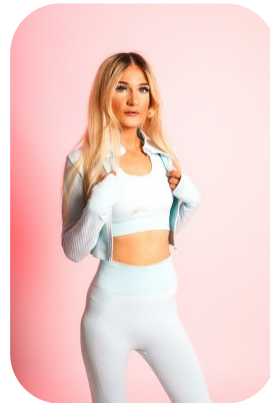

Zoe Wood

Age: 21-24	Height: 5ft4inch	Eye Colour: Blue	Accent: Northern
Gender:F	Weight: 50kg	Waist: 25cm	
Location: Britain North	Shoe Size: 5	Bust: 32cm	
Drives: Yes	Hair Color: Blonde	Hips: 31cm	

Talents
 COMMERCIAL MODELS, COMMERCIAL DANCERS,
 EXTRAS, ATHLETES, SPECIALITY