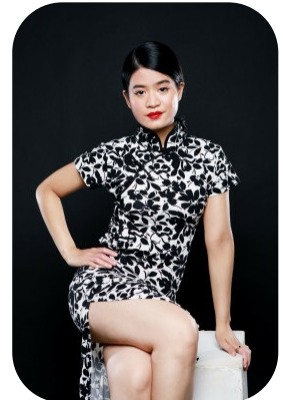

Additional Talents:
BIKE - SWIM - YOGA