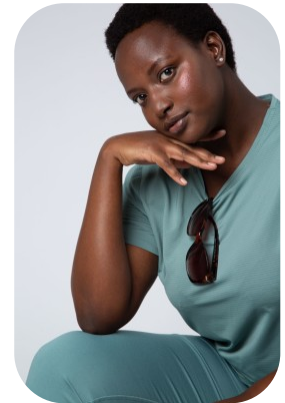

# Zule Namaganda

Age: 21-24	Height: 5ft6inch	Eye Colour: Brown	Accent: London
Gender:F	Weight: 70kg	Waist: 31	Bust: 37
Location: London	Shoe Size: 6.5	Hips: 41	
Drives: No	Hair Color: Black		

Talents  
COMMERCIAL MODELS, EXTRAS