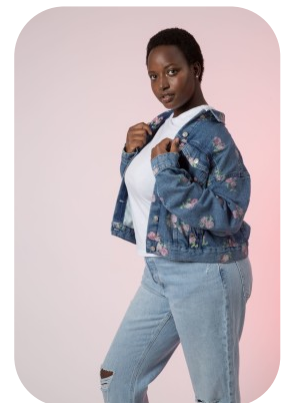

# Zule Namaganda

Age: 21-24	Height: 5ft6inch	Eye Colour: Brown	Accent: London
Gender:F	Weight: 70kg	Waist: 31	Bust: 37
Location: London	Shoe Size: 6.5	Hips: 41	
Drives: No	Hair Color: Black		

Talents  
COMMERCIAL MODELS, EXTRAS