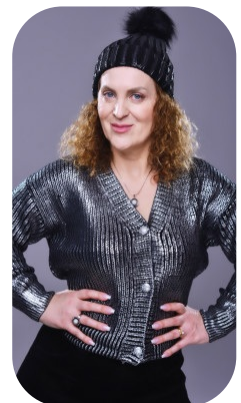

Zyliha Demaj

Age: 51-60	Height: 5ft6inch	Eye Colour: Blue	Accent: London
Gender:F	Weight: 76kg	Waist: 30"	Bust: 32"
Location: London	Shoe Size: 7	Hips: 35"	
Drives: Yes	Hair Color: Blonde		

Talents
MATURE MODELS, EXTRAS