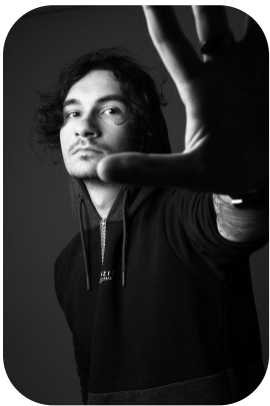

Additional Talents:

BIKE - SWIM - ROCK CLIMBING / BOULDERING - QUAD BIKE - BOXING - SINGING - VOICE