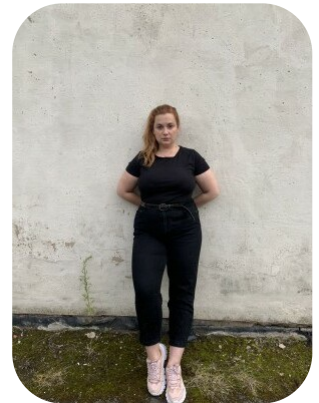

Additional Talents:
BIKE - SWIM - SQUASH - WEIGHT TRAINING