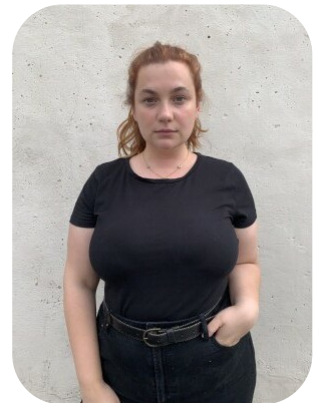

Additional Talents:
BIKE - SWIM - SQUASH - WEIGHT TRAINING