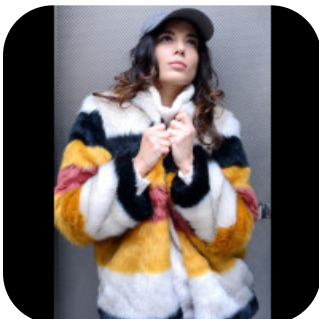

# Michaela STL

Trainings: 4

Age: 25-30	Height: 5ft2inch	Eye Colour: Brown	Accent: Mediterranean
Gender:F	Weight: 53kg	Waist: 26	
Location: London	Shoe Size: 4	Bust: 32	
Drives: Yes	Hair Color: Brunette	Hips: 35	

### Talents

COMMERCIAL MODELS, COMMERCIAL DANCERS, FITNESS MODELS, FOREIGN ACTORS, NEW FACES, EXTRAS